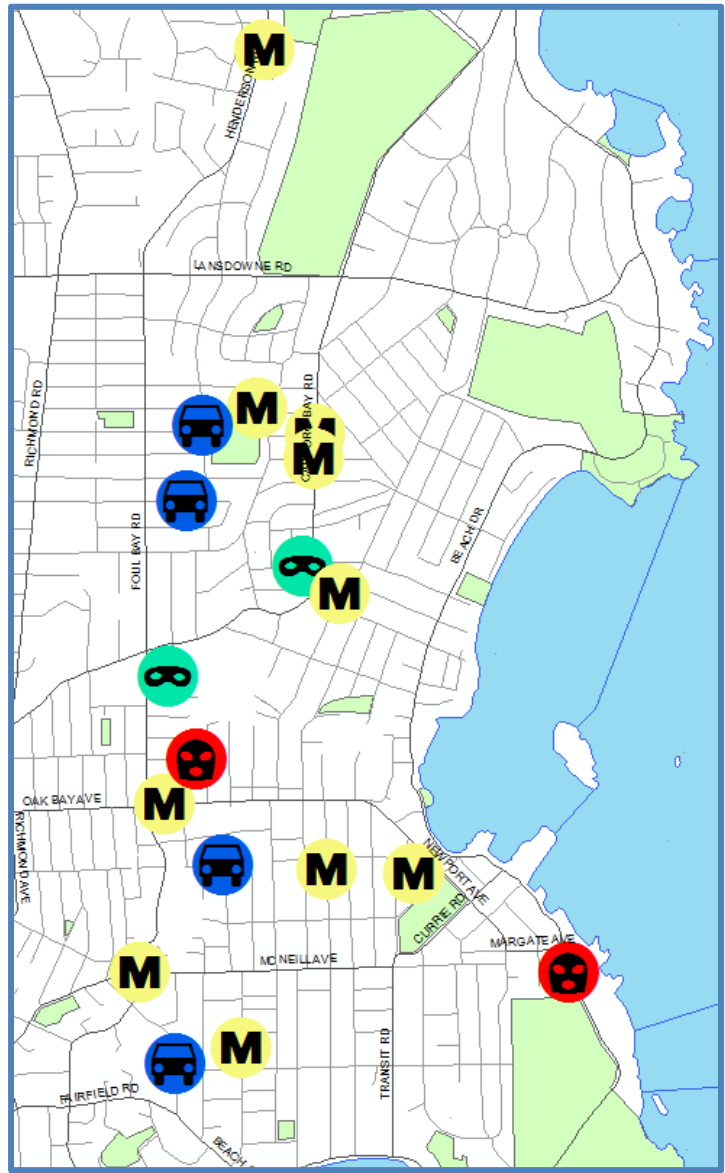

# Oak Bay Police Department

## Crime Mapping – August 2017

- Break & Enters
-  Bne
- Theft From Vehicles
-  TFA
- Mischief
-  Mischief
- Theft of Bicycle
-  TOB

Note: errors may result due to data quality.