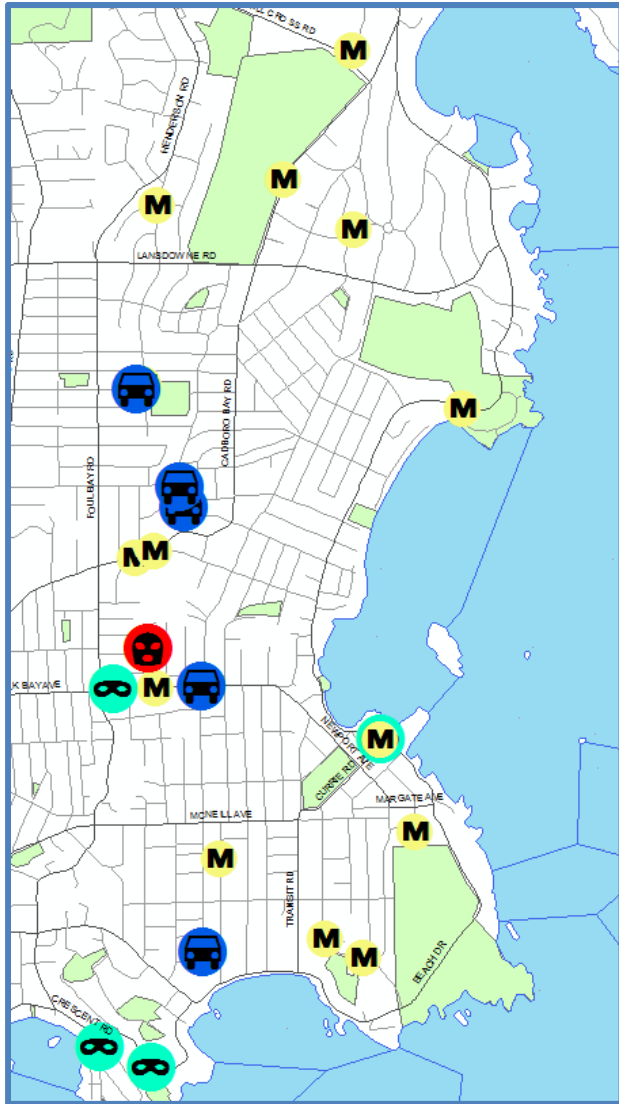

Oak Bay Police Department

Crime Mapping – July 2017

- B&E Other
-  BEOth
- Theft From Vehicle
-  TFA
- Mischief
-  Mischief
- Theft of Bicycle
-  TOB

Note: errors may result due to data quality.