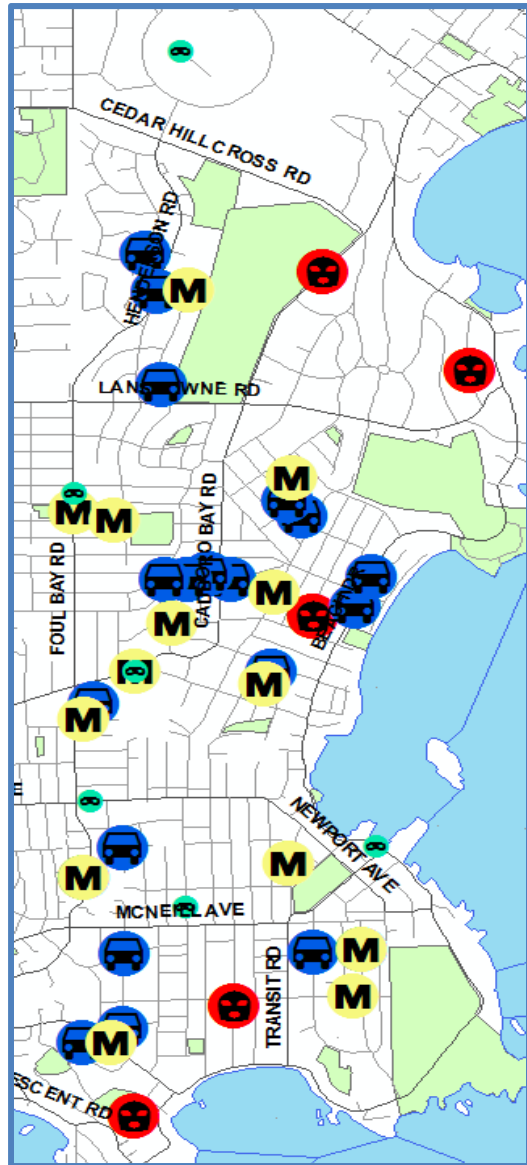

# Oak Bay Police Department

## Crime Mapping – June 2017

- Break And Enters
-  BnE
- Theft From Vehicles
-  TFA
- Mischief
-  Mischief
- Theft Of Bicycle
-  TOB

Note: errors may result due to data quality.