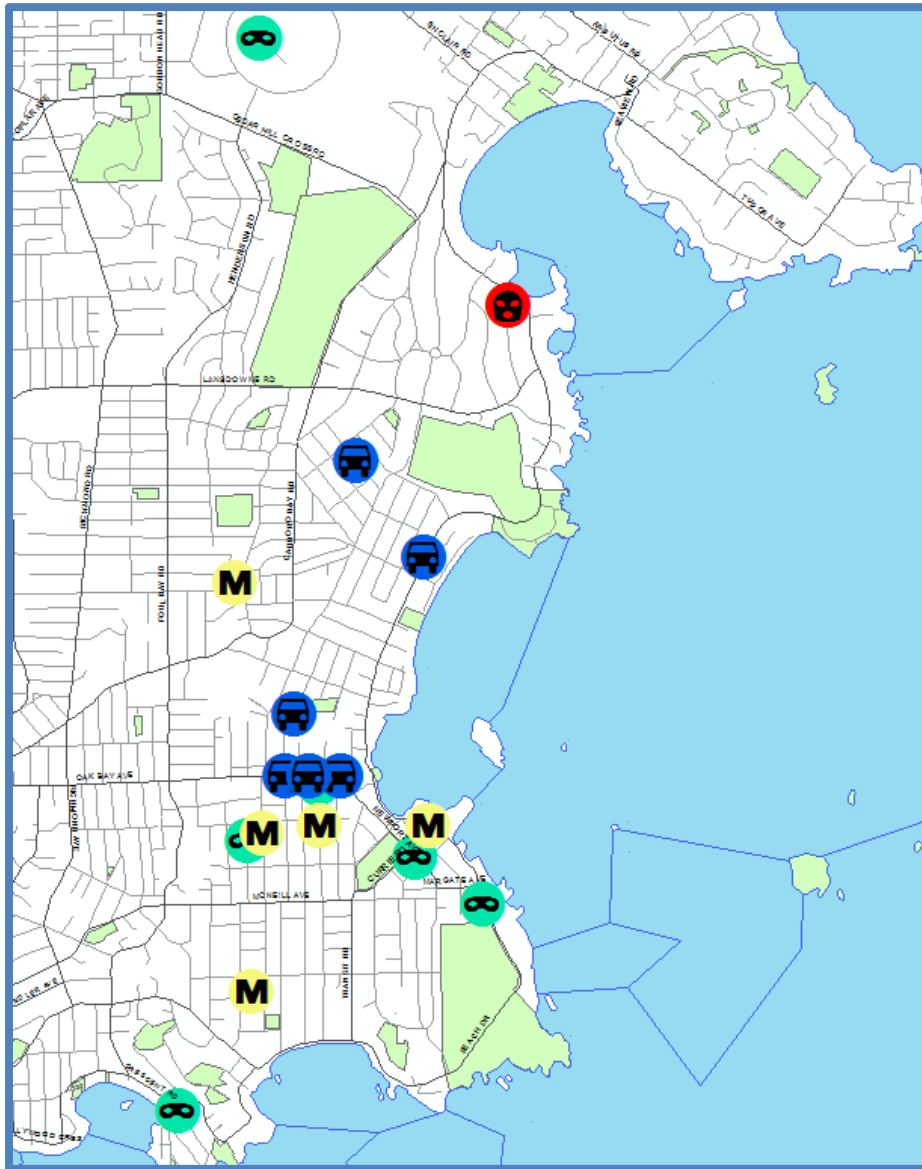

Oak Bay Police Department

Crime Mapping – May 2017

- Residential B&E
-  ResBE
- Theft From Vehicle
-  TFA
- Mischief
-  Mischief
- Theft of Bicycle
-  TOB

Note: errors may result due to data quality.