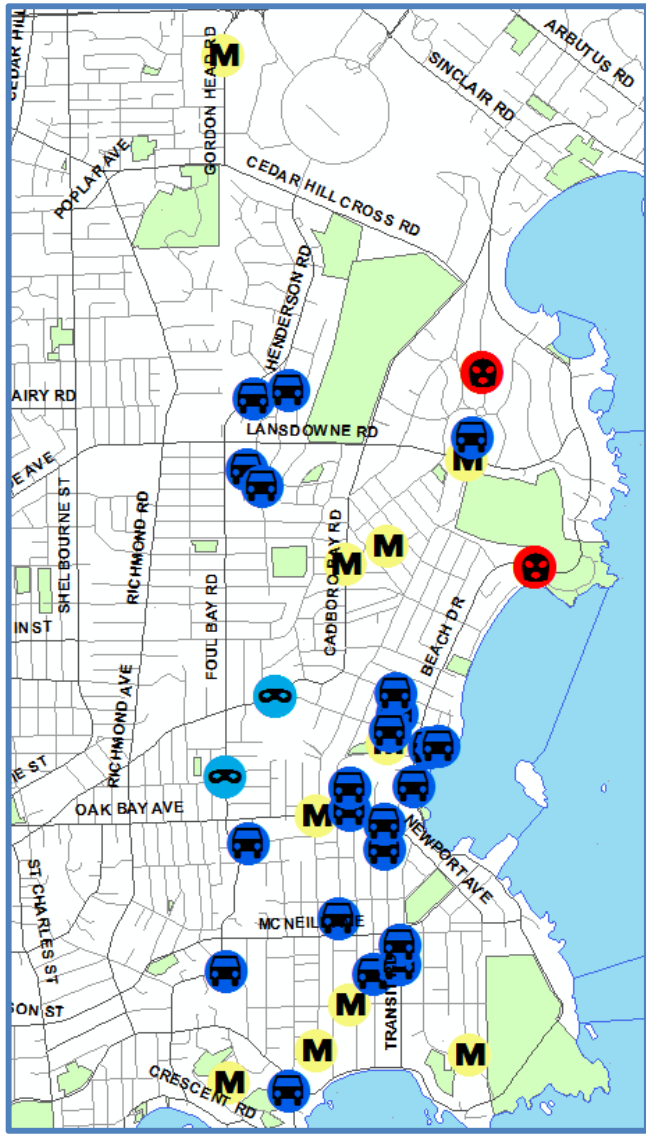

Oak Bay Police Department

Crime Mapping – October 2017

- Residential B&E
-  ResBE
- Theft From Vehicle
-  TFA
- Mischief
-  Mischief
- Theft of Bicycle
-  TOB

Note: errors may result due to data quality.