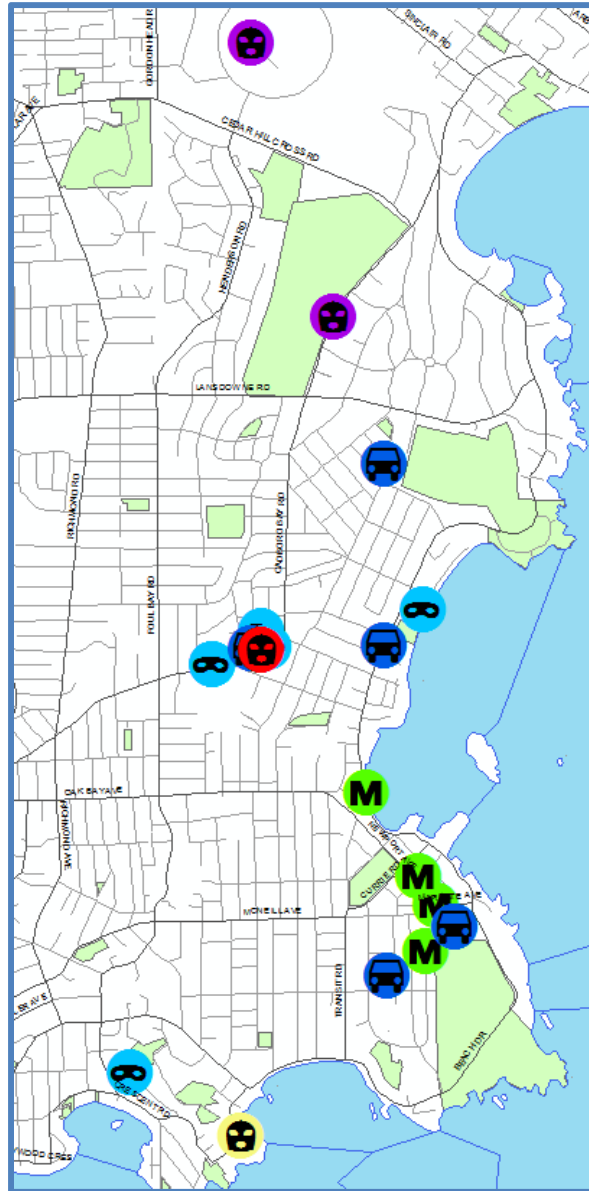

# Oak Bay Police Department

## Crime Mapping – September 2017

- Residential B&E
-  ResBE
- Business B&E
-  BusBE
- Other B&E
-  OthBE
- Theft From Vehicle
-  TFA
- Theft of Bicycle
-  TOB
- Mischief
-  Mischief

Note: errors may result due to data quality.