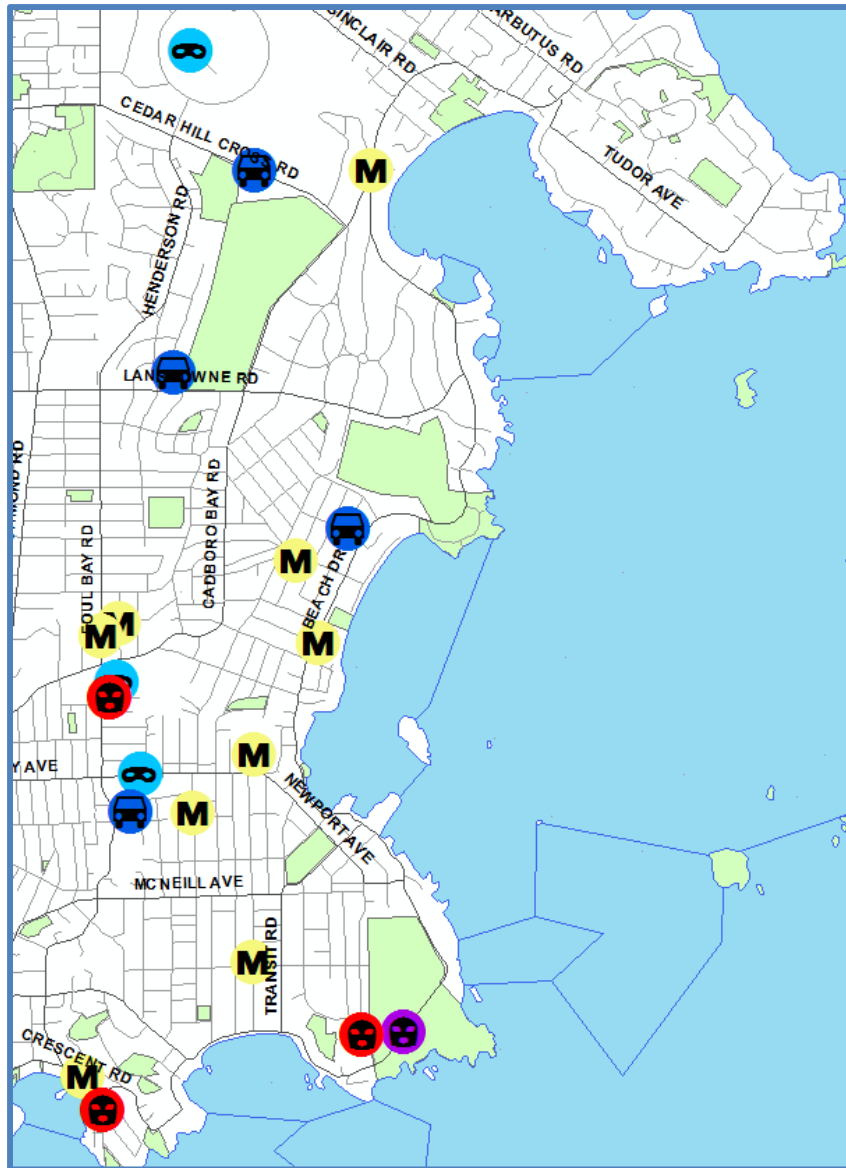

Oak Bay Police Department

Crime Mapping – January 2018

- Residential B&E
-  ResBE
- Business B&E
-  BusBE
- Theft From Vehicle
-  TFA
- Theft of Bicycle
-  TOB
- Mischief
-  Mischief

Note: errors may result due to data quality.