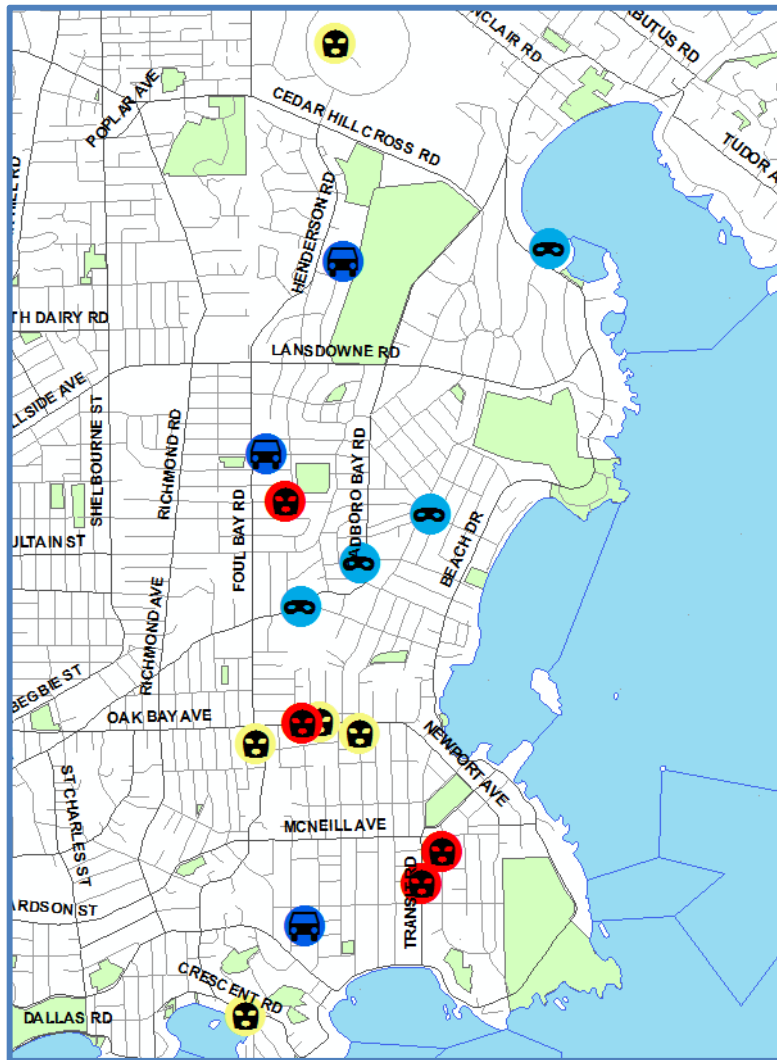

Oak Bay Police Department

Crime Mapping – February 2018

- Break and Enters
-  BnE
- Theft From Vehicle
-  TFA
- Mischief
-  Mischief
- Theft of Bicycle
-  TOB

Note: errors may result due to data quality.