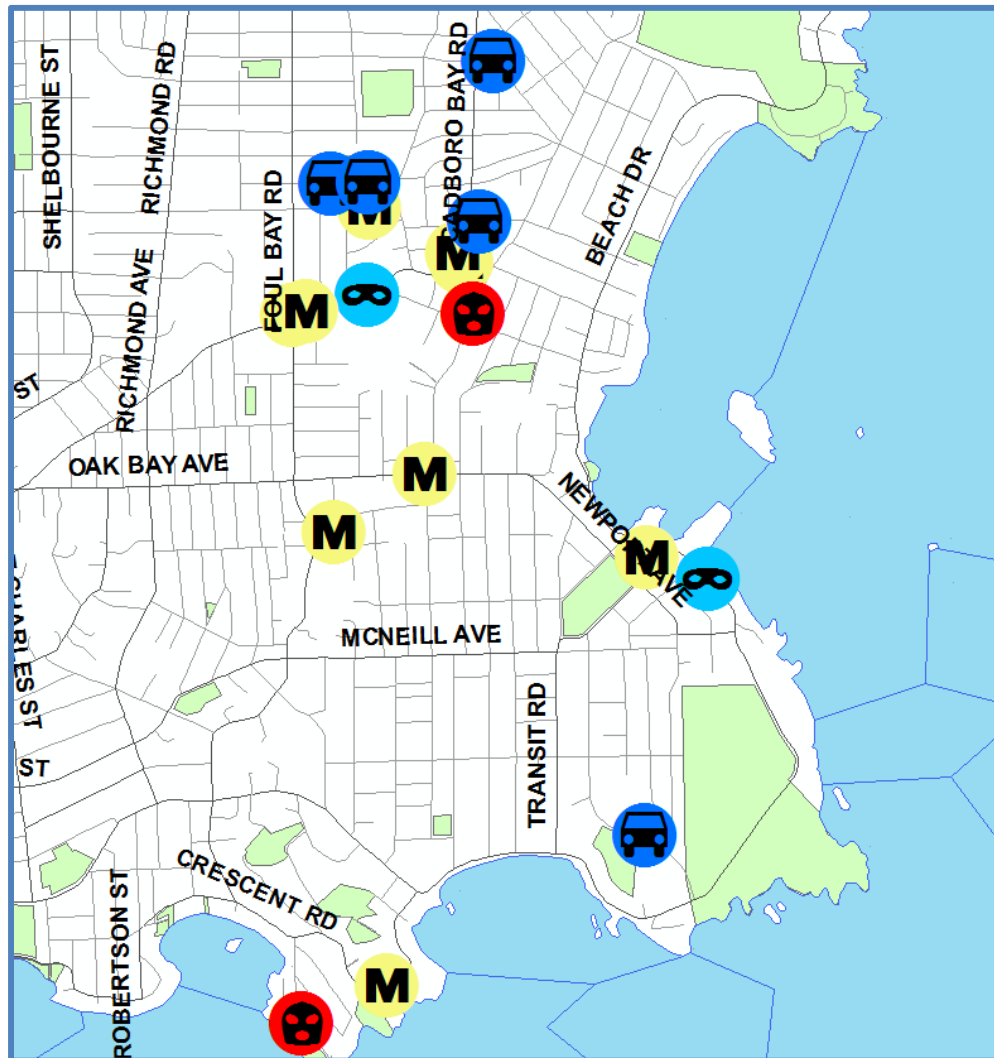

Oak Bay Police Department

Crime Mapping – March 2018

- Break and Enter
-  BE
- Theft From Vehicle
-  TFA
- Mischief
-  Mischief
- Theft of Bicycle
-  TOB

Note: errors may result due to data quality.