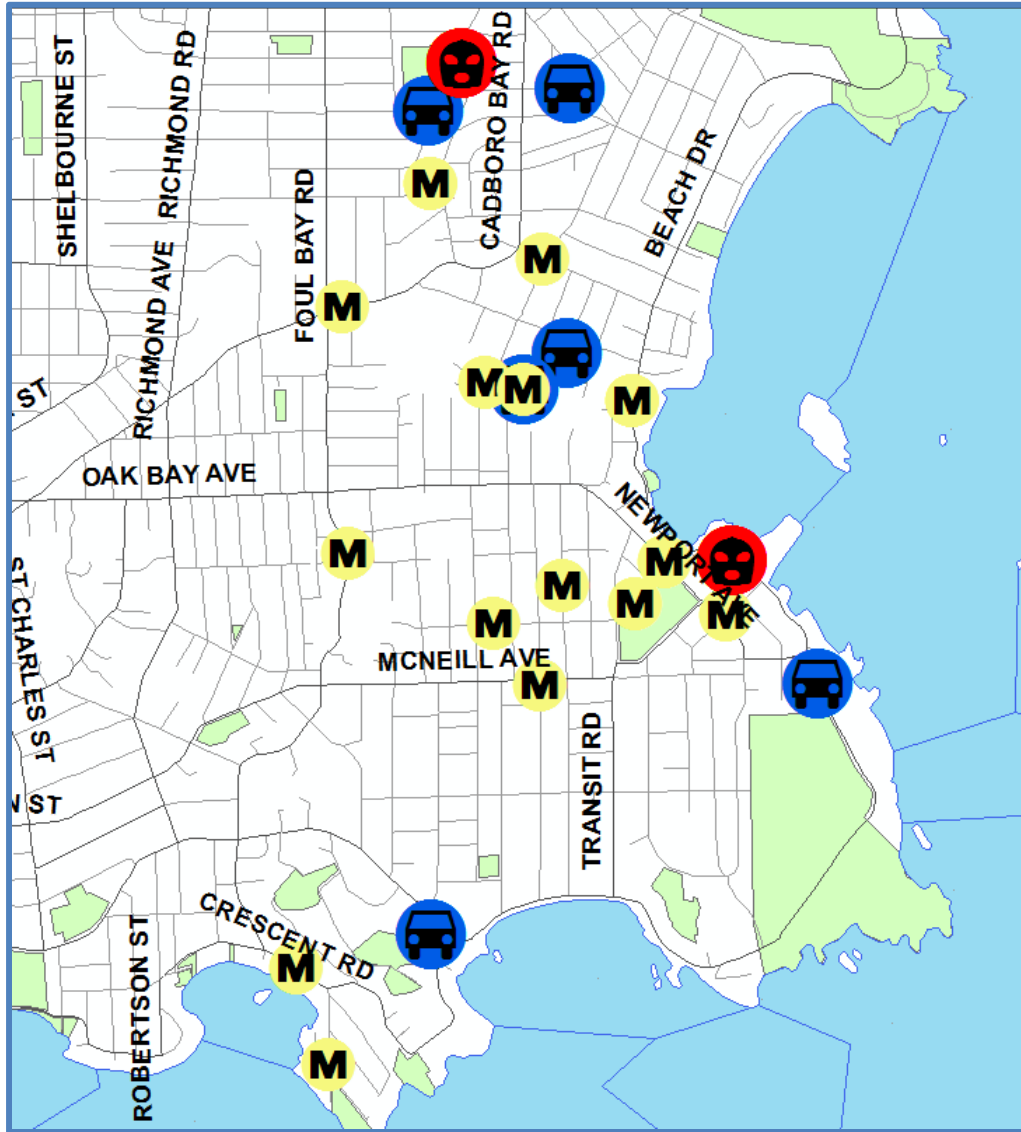

Oak Bay Police Department

Crime Mapping – April 2018

- Break and Enter
-  BnE
- Mischief
-  Mischief
- Theft From Vehicle
-  TFA

Note: errors may result due to data quality.