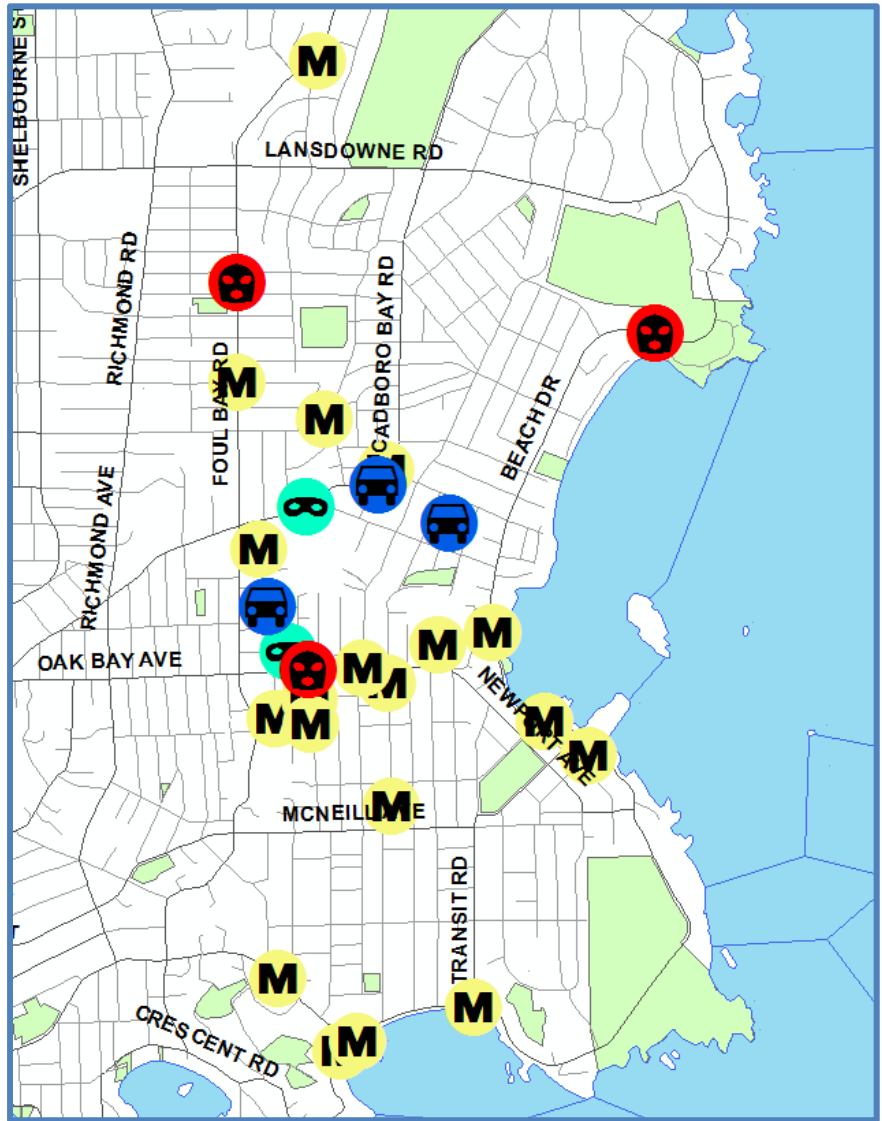

Oak Bay Police Department

Crime Mapping – May 2018

- Break and Enter
-  BE
- Theft From Vehicle
-  TFA
- Mischief
-  Mischief
- Theft of Bicycle
-  TOB

Note: errors may result due to data quality.