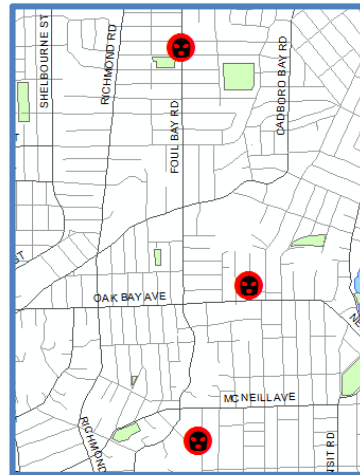

# Oak Bay Police Department

## Crime Mapping – June 2018

- Break and Enter
-  BnE
- Theft From Vehicle
-  TFA
- Mischief
-  Mischief
- Theft of Bicycle
-  TOB

Note: errors may result due to data quality.