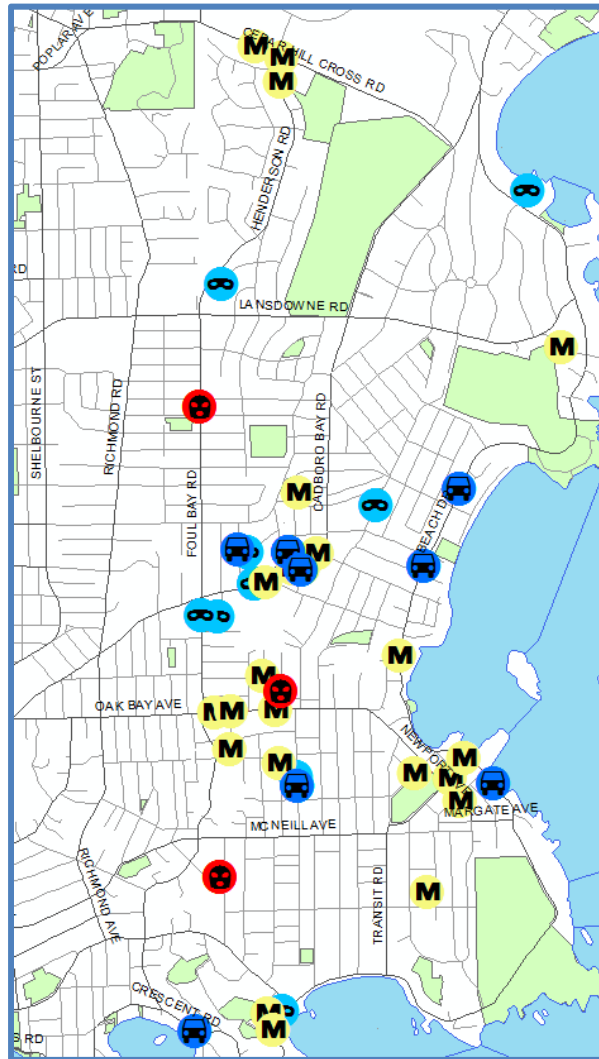

# Oak Bay Police Department

## Crime Mapping – June 2018

- Break and Enter
-  BnE
- Theft From Vehicle
-  TFA
- Mischief
-  Mischief
- Theft of Bicycle
-  TOB

Note: errors may result due to data quality.