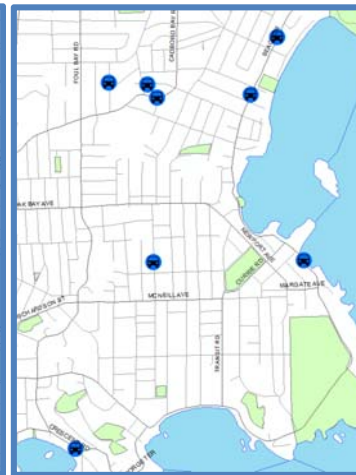

# Oak Bay Police Department

## Crime Mapping – June 2018

- Break and Enter
-  BnE
- Theft From Vehicle
-  TFA
- Mischief
-  Mischief
- Theft of Bicycle
-  TOB

Note: errors may result due to data quality.