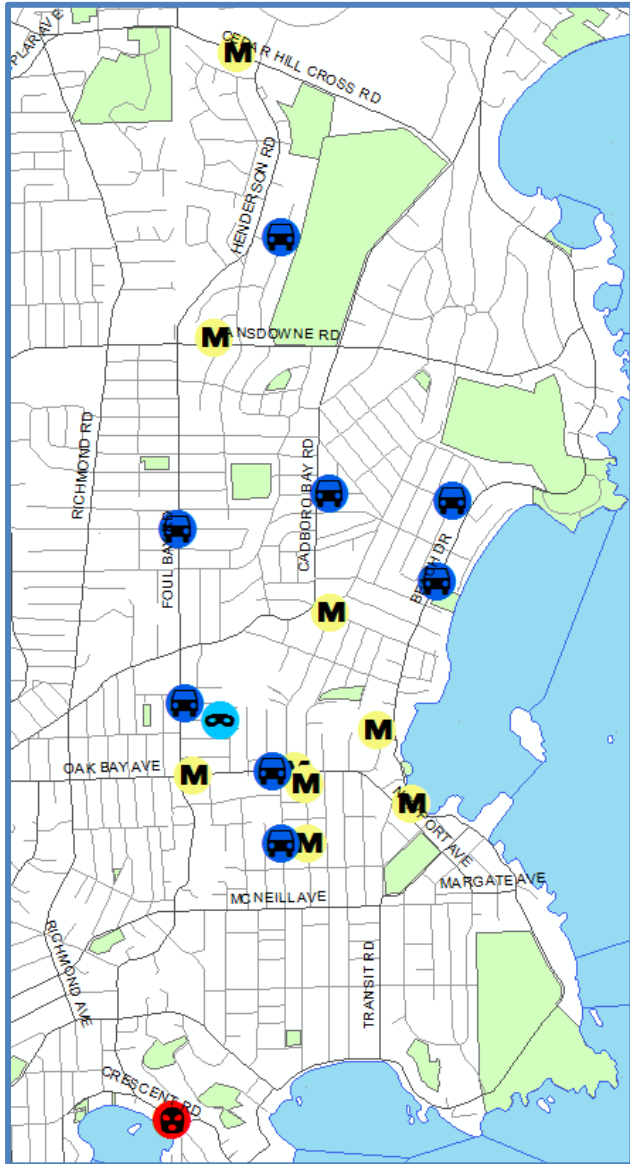

Oak Bay Police Department

Crime Mapping – August 2018

- Break and Enter
-  BnE
- Theft From Vehicle
-  TFA
- Mischief
-  Mischief
- Theft of Bicycle
-  TOB

Note: errors may result due to data quality.