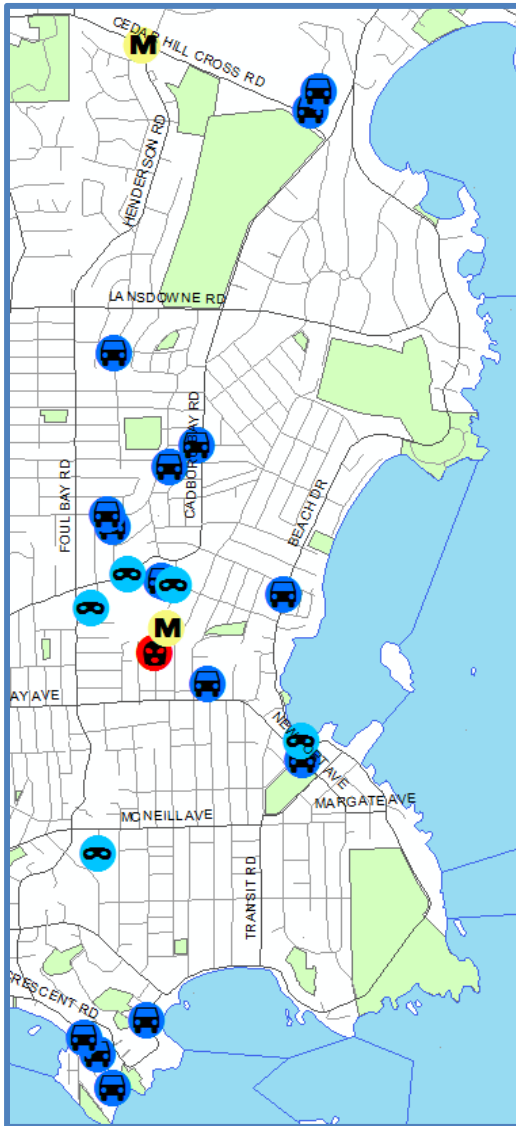

Oak Bay Police Department

Crime Mapping – September 2018

- Break and Enter
-  BnE
- Theft From Vehicle
-  TFA
- Mischief
-  Mischief
- Theft of Bicycle
-  TOB

Note: errors may result due to data quality.