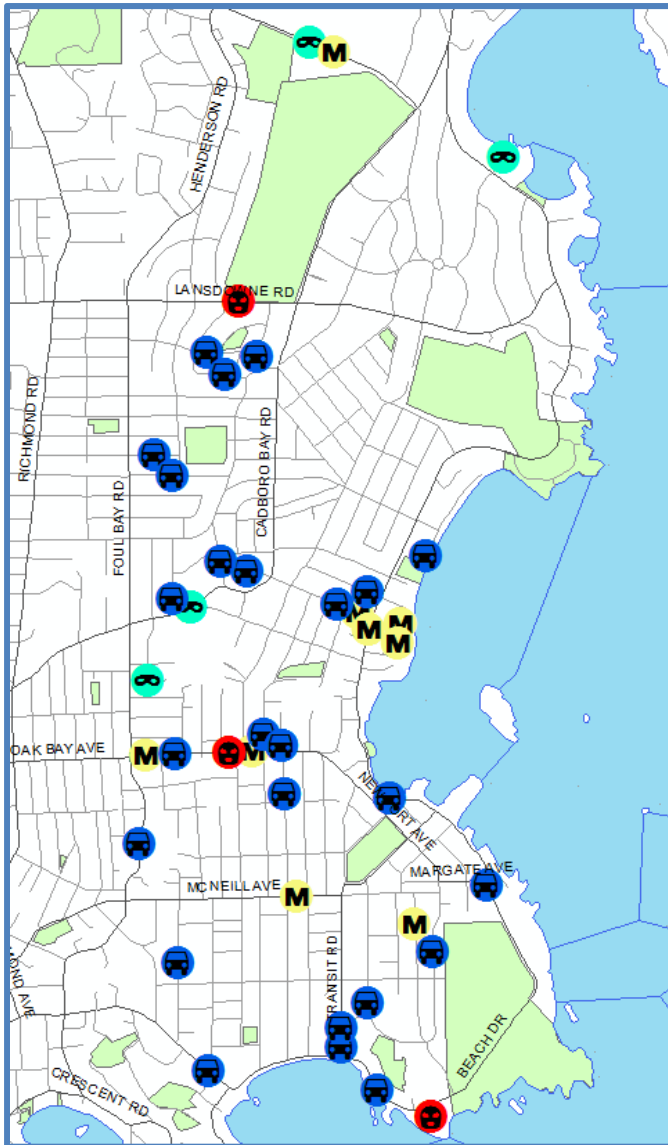

# Oak Bay Police Department

## Crime Mapping – October 2018

- Break & Enters
-  BnE
- Theft From Vehicle
-  TFA
- Mischief
-  Mischief
- Theft of Bicycle
-  TOB

Note: errors may result due to data quality.