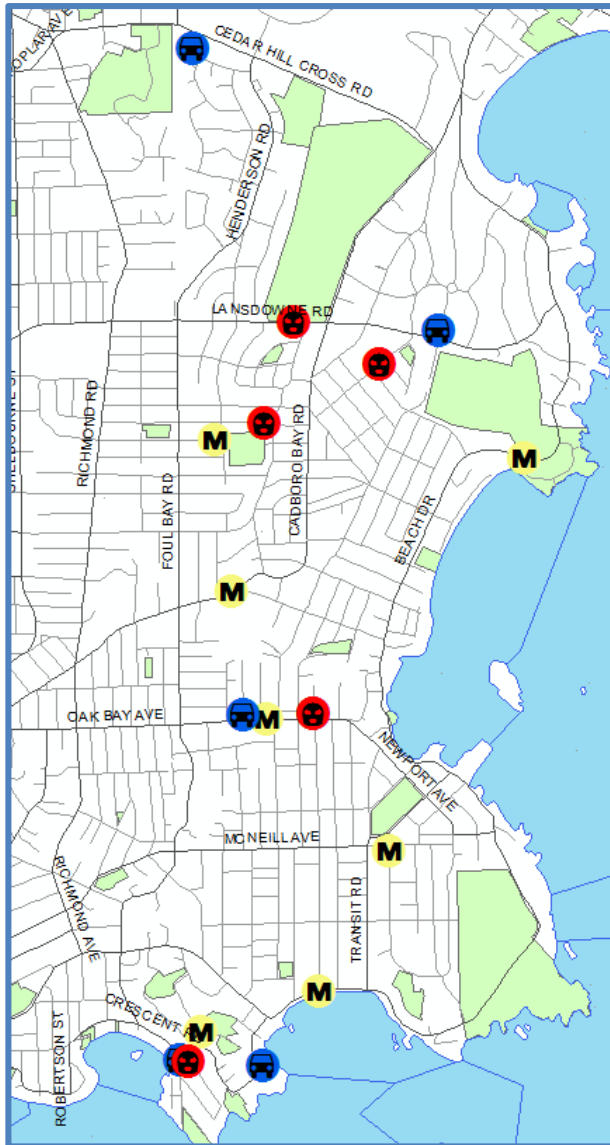

Oak Bay Police Department

Crime Mapping – November 2018

- Break and Enter
- BnE
- Theft From Vehicle
- TFA
- Mischief
- Mischief

Note: errors may result due to data quality.