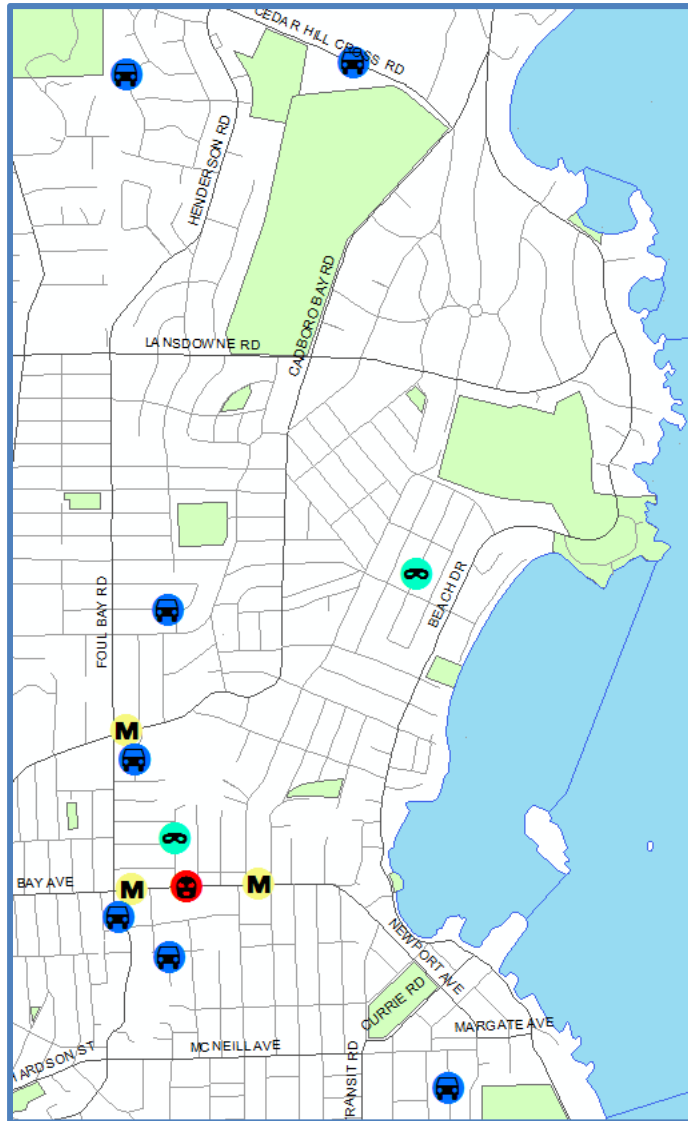

Oak Bay Police Department

Crime Mapping – December 2018

- Break and Enter
-  BnE
- Theft From Vehicle
-  TFA
- Mischief
-  Mischief
- Theft of Bicycle
-  TOB

Note: errors may result due to data quality.