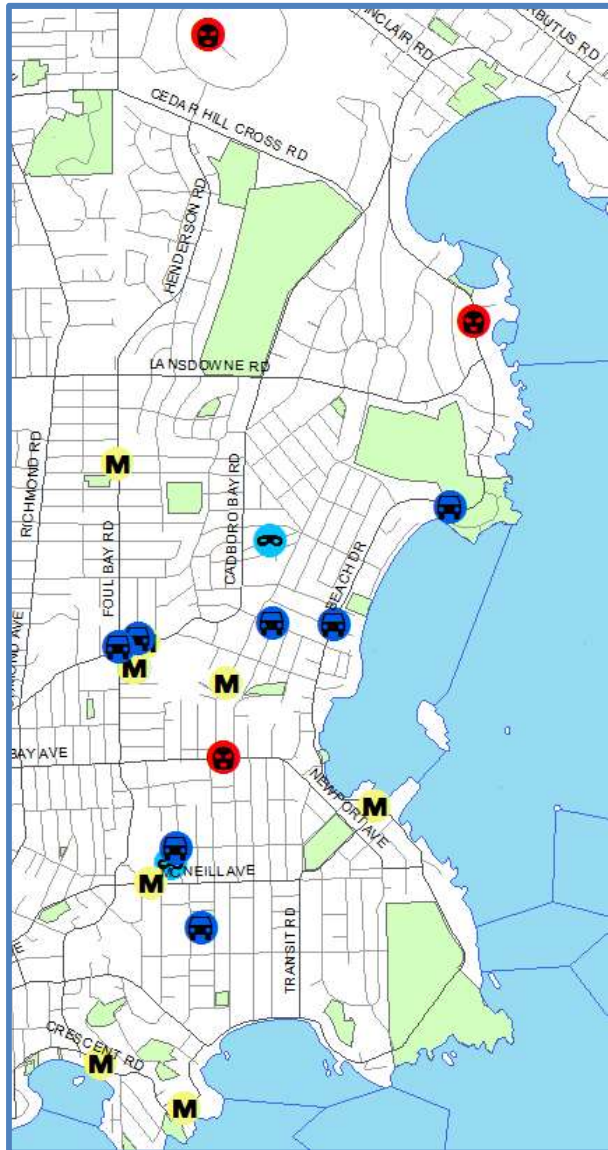

# Oak Bay Police Department

## Crime Mapping – April 2019

- Break & Enter
- BE
- Theft From Vehicle
- TFA
- Mischief
- Mischief
- Theft of Bicycle
- TOB

Note: errors may result due to data quality.