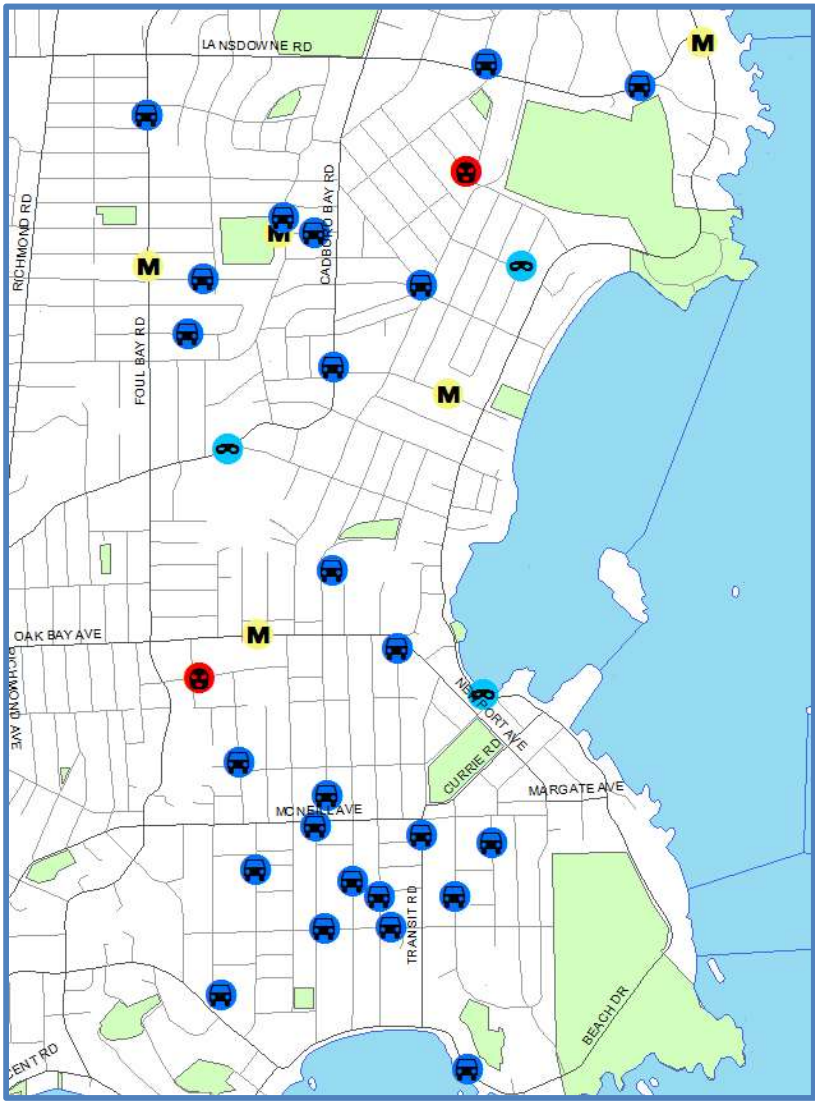

Oak Bay Police Department

Crime Mapping – February 2019

- Break & Enter
- BE
- Theft From Vehicle
- TFA
- Mischief
- Mischief
- Theft of Bicycle
- TOB

Note: errors may result due to data quality.