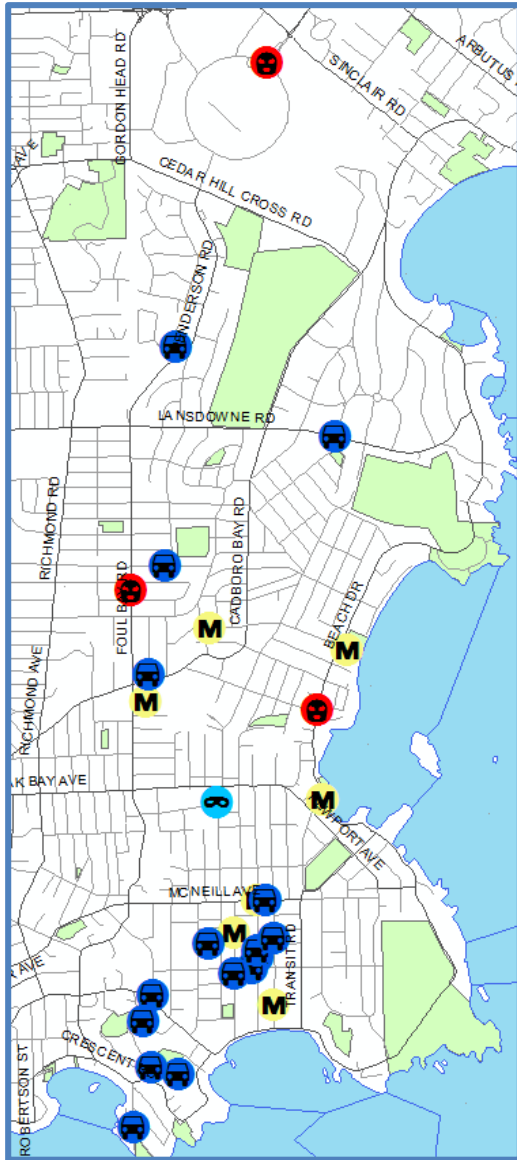

Oak Bay Police Department

Crime Mapping – January 2019

- Break and Enters
-  Bne
- Theft from Vehicle
-  TFA
- Mischief
-  Mischief
- Theft of Bicycle
-  TOB

Note: errors may result due to data quality.