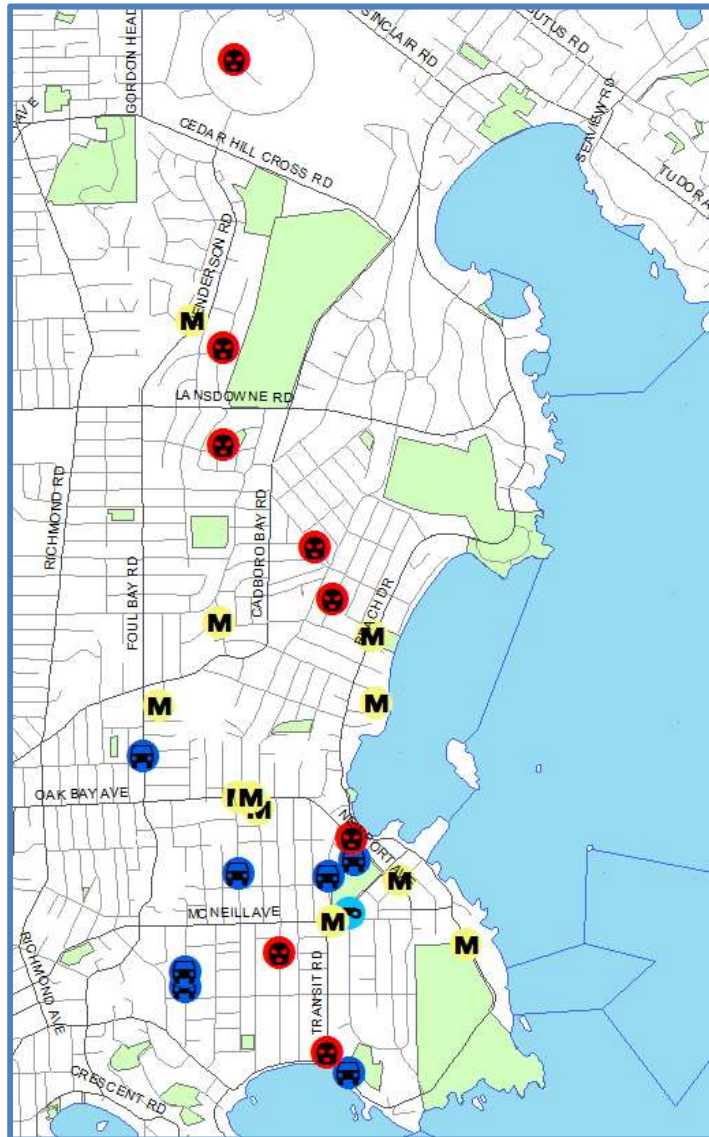

Oak Bay Police Department

Crime Mapping – June 2019

- Break & Enters
-  BE
- Theft From Vehicles
-  TFA
- Mischief
-  Mischief
- Theft of Bicycle
-  TOB

Note: errors may result due to data quality.