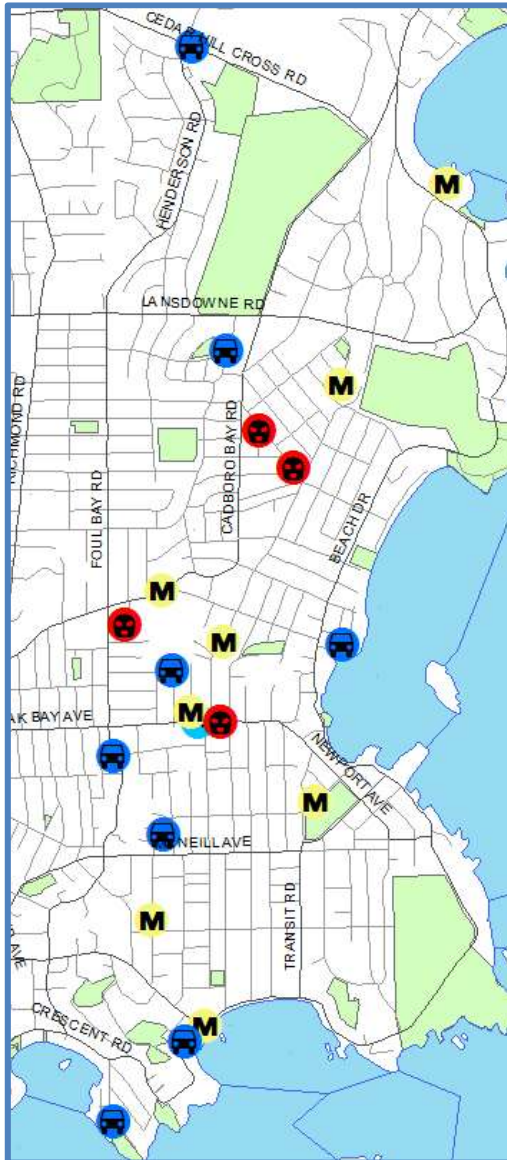

Oak Bay Police Department

Crime Mapping – March 2019

- Break & Enter
- BnE
- Theft From Vehicle
- TFA
- Mischief
- Mischief
- Theft of Bicycle
- TOB

Note: errors may result due to data quality.