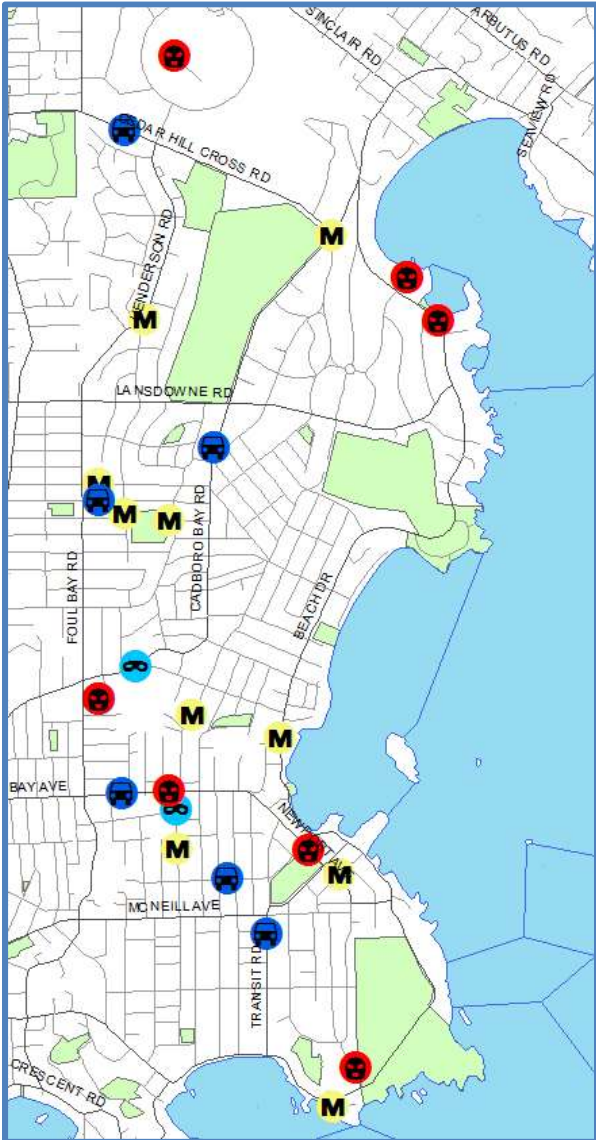

Oak Bay Police Department

Crime Mapping – May 2019

- Break & Enter
-  BE
- Theft From Vehicle
-  TFA
- Mischief
-  M Mischief
- Theft of Bicycle
-  TOB

Note: errors may result due to data quality.